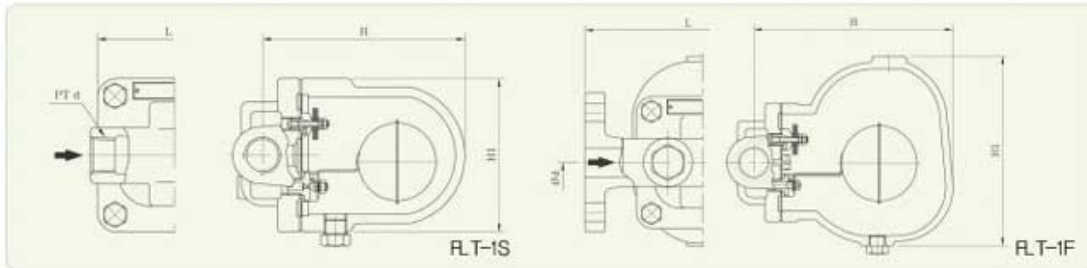

BÃY HƠI BAO TỬ NỐI REN HIỆU YNV

Model	FLT - 1S
Nhãn Hiệu	YNV
Xuất Xứ	Hàn Quốc
Tên Sản Phẩm	Bẫy hơi dạng bánh nổi ren (Ball Float Steam Trap)
Kết Nối	Nối ren trong PT
Thân	Gang dẻo / FCD450
Đĩa Van	Thép không gỉ / Inox 304L / SUS 304L
Phao Bánh	Thép không gỉ / Inox 304L / SUS 304L
Áp Lực	0.35 kgf/cm ² ~ 4.5 kgf/cm ² ~ 10kgf/cm ² ~ 14 kgf/cm ²
Nhiệt Độ	Max 220°C
Kích Cỡ	DN15 → DN50 ~ (1/2" inch x 2" inch)
Sử Dụng	Tách bỏ nước ngưng tụ

Tình Trạng

Hàng có sẵn, mới 100%

FLT-1S/1F | Ball Float Type Steam Trap

- For Application to larger capacity than thermodynamic trap such as heat exchanger, dryer, chemical plant, and various steam systems. Excellent durability of stainless steel disc, seat, and ball float. Inbuilt air vent assembly to eliminate air-binding.
- All parts are installed at the bonnet, and the integral bonnet would be helpful for easy maintenance.

FLT-1S

FLT-1F

► Specifications

Working Pressure	Max. 4.5, 10, 14 kgf/cm ²
	Min. 0.35 kgf/cm ²
Working Temperature	Max. 220°C
Connection	FLT-1S : PT Screwed
	FLT-1F : JIS Flanged
Materials	Body : Ductile Iron
	Trim : Stainless Steel

► Dimensions

Model	Size	d	L	H1	H	Connection
FLT-1S	15A	PT 1/2"	120	110	155	PT Screwed
	20A	PT 3/4"	120	110	155	
	25A	PT 1"	120	185	190	
	32A	PT 1 1/4"	270	240	295	
	40A	PT 1 1/2"	270	240	295	
FLT-1F	15A	15	200	110	170	JIS 10K Flanged
	20A	20	200	110	170	
	25A	25	215	185	190	
	32A	32	320	240	295	
	40A	40	320	240	295	
50A	50	360	260	310		