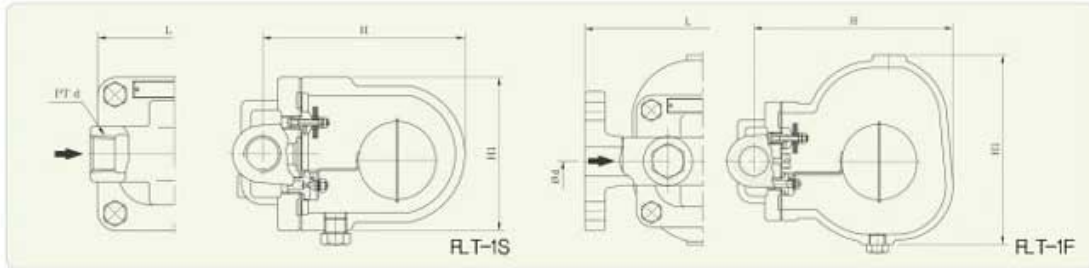

BÃY HƠI DẠNG BAO TỬ HIỆU YNV

Model	FLT - 1S
Nhãn Hiệu	YNV
Xuất Xứ	Hàn Quốc
Tên Sản Phẩm	Bẫy hơi dạng bánh nổi ren (Ball Float Steam Trap)
Kết Nối	Nối ren trong PT
Thân	Gang dẻo / FCD450
Đĩa	Thép không gỉ / Inox 304 / SUS 304
Phao Bánh	Thép không gỉ / Inox 304L / SUS 304L
Áp Lực	0.35 kgf/cm ² ~ 4.5kgf/cm ² ~ 10kgf/cm ² ~ 14 kgf/cm ²
Nhiệt Độ	Max 220°C
Kích Cỡ	DN15 → DN50 ~ (1/2" inch → 2" inch)
Sử Dụng	Tách bỏ nước ngưng tụ

Tình Trạng

Hàng có sẵn, mới 100%

FLT-1S/1F | Ball Float Type Steam Trap

- For Application to larger capacity than thermodynamic trap such as heat exchanger, dryer, chemical plant, and various steam systems. Excellent durability of stainless steel disc, seat, and ball float. Inbuilt air vent assembly to eliminate air-binding.
- All parts are installed at the bonnet, and the integral bonnet would be helpful for easy maintenance.

► Specifications

Working Pressure	Max. 4, 5, 10, 14 kgf/cm ²
	Min. 0.35 kgf/cm ²
Working Temperature	Max. 220°C
Connection	FLT-1S : PT Screwed
	FLT-1F : JIS Flanged
Materials	Body : Ductile Iron
	Trim : Stainless Steel

► Dimensions

Model	Size	d	L	H1	H	Connection
FLT-1S	15A	PT 1/2"	120	110	155	PT Screwed
	20A	PT 3/4"	120	110	155	
	25A	PT 1"	120	185	190	
	32A	PT 1 1/4"	270	240	295	
	40A	PT 1 1/2"	270	240	295	
FLT-1F	15A	15	200	110	170	JIS 10K Flanged
	20A	20	200	110	170	
	25A	25	215	185	190	
	32A	32	320	240	295	
	40A	40	320	240	295	
	50A	50	360	260	310	