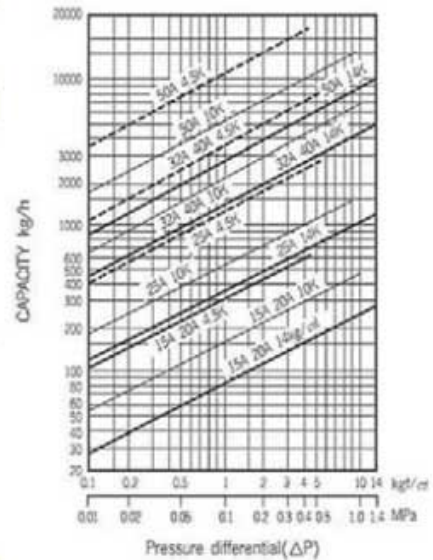

► Dimensions

Model	Size	d	L	H1	H	Connection
FLT-1S	15A	PT 1/2"	120	110	155	PT Screwed
	20A	PT 3/4"	120	110	155	
	25A	PT 1"	120	185	190	
	32A	PT 1 1/4"	270	240	295	
	40A	PT 1 1/2"	270	240	295	
FLT-1F	15A	15	200	110	170	JIS 10K Flanged
	20A	20	200	110	170	
	25A	25	215	185	190	
	32A	32	320	240	295	
	40A	40	320	240	295	
	50A	50	360	260	310