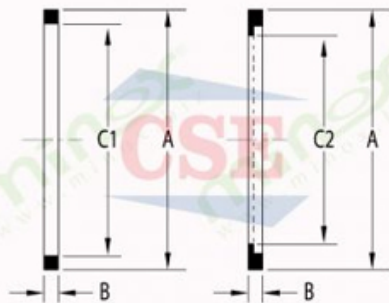

RẮC CỎ VI SINH INOX 304/316 TIÊU CHUẨN SMS

| | |
|-----------------|---|
| Products | SMS UNION |
| Brand | CSE |
| Body Material | Stainless Steel 304 or 304L, 316 & 316L |
| Rubber Material | EPDM, NBR, Silicone, Viton, Teflon |
| Finishing | Ra ≤ 0.4μm as machine |
| Size | ISO 1" ~ 4" |

SMS Union

| SMS Union-Liner Dimension (mm) | | | |
|-----------------------------------|--------------------|-------|------|
| Size (Inch) | OD / ID x t | A | B |
| 1.0" | 25.4 / 22.4 x 1.5 | 35.5 | 15.5 |
| 1.5" | 38.1 / 35.1 x 1.5 | 55.0 | 16.0 |
| 2.0" | 50.8 / 47.8 x 1.5 | 65.0 | 17.0 |
| 2.5" | 63.5 / 60.5 x 1.5 | 80.0 | 17.0 |
| 3.0" | 76.2 / 73.2 x 1.5 | 93.0 | 19.0 |
| 4.0" | 101.6 / 97.6 x 2.0 | 118.0 | 19.0 |
| 4.0" | 101.6 / 97.6 x 2.0 | 127.0 | 19.0 |

Square Type

L - Type

| SMS Union-Gasket Dimension (mm) | | | | |
|------------------------------------|-------|-----|-------|------|
| Size (Inch) | A | B | C1 | C2 |
| 1.0" | 32.0 | 5.5 | 25.0 | 22.4 |
| 1.5" | 48.0 | 5.5 | 38.0 | 38.1 |
| 2.0" | 61.0 | 5.5 | 51.0 | 47.8 |
| 2.5" | 73.5 | 5.5 | 63.6 | 60.5 |
| 3.0" | 86.0 | 5.5 | 76.0 | 73.5 |
| 4.0" | 113.5 | 5.5 | 101.6 | 97.6 |

**SMS Union-Male Part
Dimension (mm)**

| Size (Inch) | OD / ID x t | B | C |
|-------------|--------------------|------|-----------|
| 1.0" | 25.4 / 22.4 x 1.5 | 19.0 | 40 x 1/6 |
| 1.5" | 38.1 / 35.1 x 1.5 | 23.0 | 60 x 1/6 |
| 2.0" | 50.8 / 47.8 x 1.5 | 24.0 | 70 x 1/6 |
| 2.5" | 63.5 / 60.5 x 1.5 | 28.0 | 85 x 1/6 |
| 3.0" | 76.2 / 73.2 x 1.5 | 30.0 | 98 x 1/6 |
| 4.0" | 101.6 / 97.6 x 2.0 | 30.0 | 125 x 1/4 |
| 4.0" | 101.6 / 97.6 x 2.0 | 35.0 | 132 x 1/6 |
| 4.0" | 101.6 / 97.6 x 2.0 | 40.0 | 132 x 1/6 |