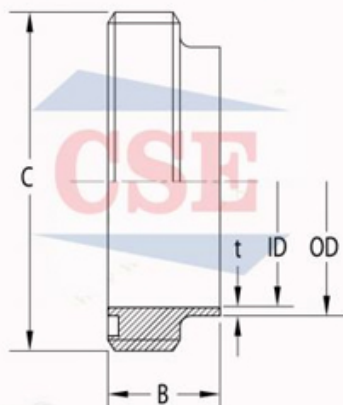

| SMS Union-Blank Nut With Chain Dimension (mm) | | | | |
|--|-------|------|-----------|-----|
| Size (Inch) | A | B | C | D |
| 1.0" | 51.0 | 19.0 | 40 x 1/6 | 8.0 |
| 1.5" | 74.0 | 23.0 | 60 x 1/6 | 8.0 |
| 2.0" | 84.0 | 24.0 | 70 x 1/6 | 8.0 |
| 2.5" | 100.0 | 28.0 | 85 x 1/6 | 8.0 |
| 3.0" | 114.0 | 30.0 | 98 x 1/6 | 8.0 |
| 4.0" | 138.0 | 31.0 | 125 x 1/4 | 8.0 |
| 4.0" | 150.0 | 31.0 | 132 x 1/6 | 8.0 |
| 4.0" | 150.0 | 45.0 | 132 x 1/6 | 8.0 |

SMS Union

**SMS Union
Dimension (mm)**

| Size (Inch) | OD / ID x t | A | B |
|-------------|--------------------|-------|------|
| 1.0" | 25.4 / 22.4 x 1.5 | 51.0 | 35.5 |
| 1.5" | 38.1 / 35.1 x 1.5 | 74.0 | 40.0 |
| 2.0" | 50.8 / 47.8 x 1.5 | 84.0 | 41.0 |
| 2.5" | 63.5 / 60.5 x 1.5 | 100.0 | 45.0 |
| 3.0" | 76.2 / 73.2 x 1.5 | 114.0 | 47.0 |
| 4.0" | 101.6 / 97.6 x 2.0 | 138.0 | 51.0 |
| 4.0" | 101.6 / 97.6 x 2.0 | 150.0 | 56.0 |
| 4.0" | 101.6 / 97.6 x 2.0 | 150.0 | 65.0 |

**SMS Union-Nut
Dimension (mm)**

| Size (Inch) | A | B | C | D |
|-------------|-------|------|-----------|-------|
| 1.0" | 51.0 | 19.0 | 40 x 1/6 | 32.3 |
| 1.5" | 74.0 | 23.0 | 60 x 1/6 | 48.5 |
| 2.0" | 84.0 | 24.0 | 70 x 1/6 | 61.0 |
| 2.5" | 100.0 | 28.0 | 85 x 1/6 | 74.0 |
| 3.0" | 114.0 | 30.0 | 98 x 1/6 | 87.0 |
| 4.0" | 138.0 | 31.0 | 125 x 1/4 | 113.0 |
| 4.0" | 150.0 | 31.0 | 132 x 1/6 | 117.0 |
| 4.0" | 150.0 | 45.0 | 132 x 1/6 | 117.0 |

**SMS Union-Male Part
Dimension (mm)**

| Size (Inch) | OD / ID x t | B | C |
|-------------|--------------------|------|-----------|
| 1.0" | 25.4 / 22.4 x 1.5 | 19.0 | 40 x 1/6 |
| 1.5" | 38.1 / 35.1 x 1.5 | 23.0 | 60 x 1/6 |
| 2.0" | 50.8 / 47.8 x 1.5 | 24.0 | 70 x 1/6 |
| 2.5" | 63.5 / 60.5 x 1.5 | 28.0 | 85 x 1/6 |
| 3.0" | 76.2 / 73.2 x 1.5 | 30.0 | 98 x 1/6 |
| 4.0" | 101.6 / 97.6 x 2.0 | 30.0 | 125 x 1/4 |
| 4.0" | 101.6 / 97.6 x 2.0 | 35.0 | 132 x 1/6 |
| 4.0" | 101.6 / 97.6 x 2.0 | 40.0 | 132 x 1/6 |