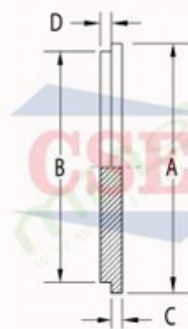

SMS Union

| SMS Union-Liner Dimension (mm) | | | |
|-----------------------------------|--------------------|-------|------|
| Size (Inch) | OD / ID x t | A | B |
| 1.0" | 25.4 / 22.4 x 1.5 | 35.5 | 15.5 |
| 1.5" | 38.1 / 35.1 x 1.5 | 55.0 | 16.0 |
| 2.0" | 50.8 / 47.8 x 1.5 | 65.0 | 17.0 |
| 2.5" | 63.5 / 60.5 x 1.5 | 80.0 | 17.0 |
| 3.0" | 76.2 / 73.2 x 1.5 | 93.0 | 19.0 |
| 4.0" | 101.6 / 97.6 x 2.0 | 118.0 | 19.0 |
| 4.0" | 101.6 / 97.6 x 2.0 | 127.0 | 19.0 |

Square Type

L - Type

| SMS Union-Gasket Dimension (mm) | | | | |
|------------------------------------|-------|-----|-------|------|
| Size (Inch) | A | B | C1 | C2 |
| 1.0" | 32.0 | 5.5 | 25.0 | 22.4 |
| 1.5" | 48.0 | 5.5 | 38.0 | 38.1 |
| 2.0" | 61.0 | 5.5 | 51.0 | 47.8 |
| 2.5" | 73.5 | 5.5 | 63.6 | 60.5 |
| 3.0" | 86.0 | 5.5 | 76.0 | 73.5 |
| 4.0" | 113.5 | 5.5 | 101.6 | 97.6 |

| SMS Union-Blank Dimension (mm) | | | | |
|-----------------------------------|-------|-------|-----|-----|
| Size (Inch) | A | B | C | D |
| 1.0" | 35.5 | 31.5 | 3.5 | 4.0 |
| 1.5" | 55.5 | 47.5 | 4.0 | 4.0 |
| 2.0" | 65.0 | 60.0 | 4.0 | 5.0 |
| 2.5" | 80.0 | 73.0 | 4.0 | 5.0 |
| 3.0" | 93.0 | 86.0 | 4.0 | 6.0 |
| 4.0" | 126.5 | 116.0 | 4.0 | 7.0 |

| SMS Union-Blank Nut With Chain Dimension (mm) | | | | |
|--|-------|------|-----------|-----|
| Size (Inch) | A | B | C | D |
| 1.0" | 51.0 | 19.0 | 40 x 1/6 | 8.0 |
| 1.5" | 74.0 | 23.0 | 60 x 1/6 | 8.0 |
| 2.0" | 84.0 | 24.0 | 70 x 1/6 | 8.0 |
| 2.5" | 100.0 | 28.0 | 85 x 1/6 | 8.0 |
| 3.0" | 114.0 | 30.0 | 98 x 1/6 | 8.0 |
| 4.0" | 138.0 | 31.0 | 125 x 1/4 | 8.0 |
| 4.0" | 150.0 | 31.0 | 132 x 1/6 | 8.0 |
| 4.0" | 150.0 | 45.0 | 132 x 1/6 | 8.0 |