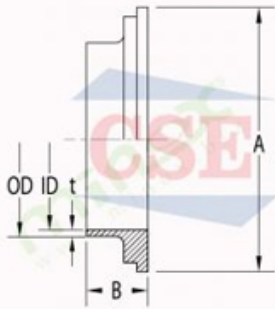

RẮC CỎ VI SINH INOX 304/316 TIÊU CHUẨN SMS

| | |
|-----------------|---|
| Products | SMS UNION |
| Brand | CSE |
| Body Material | Stainless Steel 304 or 304L, 316 & 316L |
| Rubber Material | EPDM, NBR, Silicone, Viton, Teflon |
| Finishing | Ra ≤ 0.4μm as machine |
| Size | ISO 1" ~ 4" |

SMS Union

| SMS Union-Liner Dimension (mm) | | | |
|-----------------------------------|--------------------|-------|------|
| Size (Inch) | OD / ID x t | A | B |
| 1.0" | 25.4 / 22.4 x 1.5 | 35.5 | 15.5 |
| 1.5" | 38.1 / 35.1 x 1.5 | 55.0 | 16.0 |
| 2.0" | 50.8 / 47.8 x 1.5 | 65.0 | 17.0 |
| 2.5" | 63.5 / 60.5 x 1.5 | 80.0 | 17.0 |
| 3.0" | 76.2 / 73.2 x 1.5 | 93.0 | 19.0 |
| 4.0" | 101.6 / 97.6 x 2.0 | 118.0 | 19.0 |
| 4.0" | 101.6 / 97.6 x 2.0 | 127.0 | 19.0 |

Square Type

L - Type

| SMS Union-Gasket Dimension (mm) | | | | |
|------------------------------------|-------|-----|-------|------|
| Size (Inch) | A | B | C1 | C2 |
| 1.0" | 32.0 | 5.5 | 25.0 | 22.4 |
| 1.5" | 48.0 | 5.5 | 38.0 | 38.1 |
| 2.0" | 61.0 | 5.5 | 51.0 | 47.8 |
| 2.5" | 73.5 | 5.5 | 63.6 | 60.5 |
| 3.0" | 86.0 | 5.5 | 76.0 | 73.5 |
| 4.0" | 113.5 | 5.5 | 101.6 | 97.6 |

**SMS Union-Male Part
Dimension (mm)**

| Size (Inch) | OD / ID x t | B | C |
|-------------|--------------------|------|-----------|
| 1.0" | 25.4 / 22.4 x 1.5 | 19.0 | 40 x 1/6 |
| 1.5" | 38.1 / 35.1 x 1.5 | 23.0 | 60 x 1/6 |
| 2.0" | 50.8 / 47.8 x 1.5 | 24.0 | 70 x 1/6 |
| 2.5" | 63.5 / 60.5 x 1.5 | 28.0 | 85 x 1/6 |
| 3.0" | 76.2 / 73.2 x 1.5 | 30.0 | 98 x 1/6 |
| 4.0" | 101.6 / 97.6 x 2.0 | 30.0 | 125 x 1/4 |
| 4.0" | 101.6 / 97.6 x 2.0 | 35.0 | 132 x 1/6 |
| 4.0" | 101.6 / 97.6 x 2.0 | 40.0 | 132 x 1/6 |