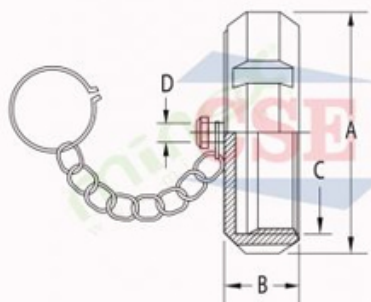

RẮC CỎ VI SINH INOX 304/316 TIÊU CHUẨN SMS

| | |
|-----------------|---|
| Products | SMS UNION |
| Brand | CSE |
| Body Material | Stainless Steel 304 or 304L, 316 & 316L |
| Rubber Material | EPDM, NBR, Silicone, Viton, Teflon |
| Finishing | Ra ≤ 0.4μm as machine |
| Size | ISO 1" ~ 4" |

SMS Union

| SMS Union-Liner Dimension (mm) | | | |
|-----------------------------------|--------------------|-------|------|
| Size (Inch) | OD / ID x t | A | B |
| 1.0" | 25.4 / 22.4 x 1.5 | 35.5 | 15.5 |
| 1.5" | 38.1 / 35.1 x 1.5 | 55.0 | 16.0 |
| 2.0" | 50.8 / 47.8 x 1.5 | 65.0 | 17.0 |
| 2.5" | 63.5 / 60.5 x 1.5 | 80.0 | 17.0 |
| 3.0" | 76.2 / 73.2 x 1.5 | 93.0 | 19.0 |
| 4.0" | 101.6 / 97.6 x 2.0 | 118.0 | 19.0 |
| 4.0" | 101.6 / 97.6 x 2.0 | 127.0 | 19.0 |

Square Type

L - Type

| SMS Union-Gasket Dimension (mm) | | | | |
|------------------------------------|-------|-----|-------|------|
| Size (Inch) | A | B | C1 | C2 |
| 1.0" | 32.0 | 5.5 | 25.0 | 22.4 |
| 1.5" | 48.0 | 5.5 | 38.0 | 38.1 |
| 2.0" | 61.0 | 5.5 | 51.0 | 47.8 |
| 2.5" | 73.5 | 5.5 | 63.6 | 60.5 |
| 3.0" | 86.0 | 5.5 | 76.0 | 73.5 |
| 4.0" | 113.5 | 5.5 | 101.6 | 97.6 |

| SMS Union-Blank Nut With Chain Dimension (mm) | | | | |
|--|-------|------|-----------|-----|
| Size (Inch) | A | B | C | D |
| 1.0" | 51.0 | 19.0 | 40 x 1/6 | 8.0 |
| 1.5" | 74.0 | 23.0 | 60 x 1/6 | 8.0 |
| 2.0" | 84.0 | 24.0 | 70 x 1/6 | 8.0 |
| 2.5" | 100.0 | 28.0 | 85 x 1/6 | 8.0 |
| 3.0" | 114.0 | 30.0 | 98 x 1/6 | 8.0 |
| 4.0" | 138.0 | 31.0 | 125 x 1/4 | 8.0 |
| 4.0" | 150.0 | 31.0 | 132 x 1/6 | 8.0 |
| 4.0" | 150.0 | 45.0 | 132 x 1/6 | 8.0 |