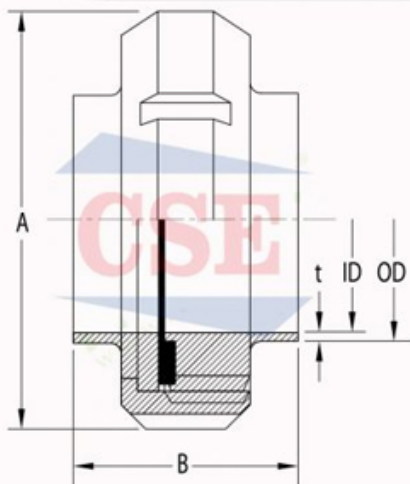

SMS Union

**SMS Union
Dimension (mm)**

Size (Inch)	OD / ID x t	A	B
1.0"	25.4 / 22.4 x 1.5	51.0	35.5
1.5"	38.1 / 35.1 x 1.5	74.0	40.0
2.0"	50.8 / 47.8 x 1.5	84.0	41.0
2.5"	63.5 / 60.5 x 1.5	100.0	45.0
3.0"	76.2 / 73.2 x 1.5	114.0	47.0
4.0"	101.6 / 97.6 x 2.0	138.0	51.0
4.0"	101.6 / 97.6 x 2.0	150.0	56.0
4.0"	101.6 / 97.6 x 2.0	150.0	65.0