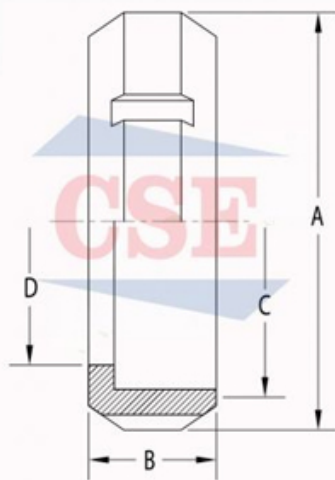

| SMS Union-Blank Dimension (mm) | | | | |
|-----------------------------------|-------|-------|-----|-----|
| Size (Inch) | A | B | C | D |
| 1.0" | 35.5 | 31.5 | 3.5 | 4.0 |
| 1.5" | 55.5 | 47.5 | 4.0 | 4.0 |
| 2.0" | 65.0 | 60.0 | 4.0 | 5.0 |
| 2.5" | 80.0 | 73.0 | 4.0 | 5.0 |
| 3.0" | 93.0 | 86.0 | 4.0 | 6.0 |
| 4.0" | 126.5 | 116.0 | 4.0 | 7.0 |

| SMS Union-Blank Nut With Chain Dimension (mm) | | | | |
|--|-------|------|-----------|-----|
| Size (Inch) | A | B | C | D |
| 1.0" | 51.0 | 19.0 | 40 x 1/6 | 8.0 |
| 1.5" | 74.0 | 23.0 | 60 x 1/6 | 8.0 |
| 2.0" | 84.0 | 24.0 | 70 x 1/6 | 8.0 |
| 2.5" | 100.0 | 28.0 | 85 x 1/6 | 8.0 |
| 3.0" | 114.0 | 30.0 | 98 x 1/6 | 8.0 |
| 4.0" | 138.0 | 31.0 | 125 x 1/4 | 8.0 |
| 4.0" | 150.0 | 31.0 | 132 x 1/6 | 8.0 |
| 4.0" | 150.0 | 45.0 | 132 x 1/6 | 8.0 |

SMS Union

**SMS Union
Dimension (mm)**

| Size (Inch) | OD / ID x t | A | B |
|-------------|--------------------|-------|------|
| 1.0" | 25.4 / 22.4 x 1.5 | 51.0 | 35.5 |
| 1.5" | 38.1 / 35.1 x 1.5 | 74.0 | 40.0 |
| 2.0" | 50.8 / 47.8 x 1.5 | 84.0 | 41.0 |
| 2.5" | 63.5 / 60.5 x 1.5 | 100.0 | 45.0 |
| 3.0" | 76.2 / 73.2 x 1.5 | 114.0 | 47.0 |
| 4.0" | 101.6 / 97.6 x 2.0 | 138.0 | 51.0 |
| 4.0" | 101.6 / 97.6 x 2.0 | 150.0 | 56.0 |
| 4.0" | 101.6 / 97.6 x 2.0 | 150.0 | 65.0 |

**SMS Union-Male Part
Dimension (mm)**

| Size (Inch) | OD / ID x t | B | C |
|-------------|--------------------|------|-----------|
| 1.0" | 25.4 / 22.4 x 1.5 | 19.0 | 40 x 1/6 |
| 1.5" | 38.1 / 35.1 x 1.5 | 23.0 | 60 x 1/6 |
| 2.0" | 50.8 / 47.8 x 1.5 | 24.0 | 70 x 1/6 |
| 2.5" | 63.5 / 60.5 x 1.5 | 28.0 | 85 x 1/6 |
| 3.0" | 76.2 / 73.2 x 1.5 | 30.0 | 98 x 1/6 |
| 4.0" | 101.6 / 97.6 x 2.0 | 30.0 | 125 x 1/4 |
| 4.0" | 101.6 / 97.6 x 2.0 | 35.0 | 132 x 1/6 |
| 4.0" | 101.6 / 97.6 x 2.0 | 40.0 | 132 x 1/6 |