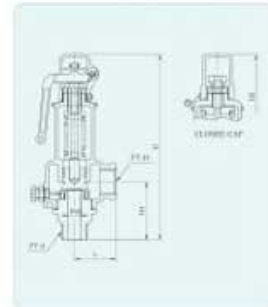

Ty Van	Thép không gỉ / Inox 304L / SUS304L
Áp Lực	Maximum 33 kgf/cm <sup>2</sup>
Set	20 kgf/cm <sup>2</sup> → 33 kgf/cm <sup>2</sup> ~ 20bar → 33bar
Nhiệt Độ	Max 220°C
Kích Cỡ	DN 15 x DN 20 → DN 50 x DN 50 ~ (1/2" x 3/4" → 2" x 2")
Sử Dụng	Hơi nóng, khí nén
Tình Trạng	Hàng có sẵn, mới 100%

### ► Specifications

Type	Working Fluid	Setting Pressure (kgf/cm <sup>2</sup> )	Working Temperature	Materials			Connection
				Body	Bonnet	Trim	
Lever	Steam, Air	0.35~33	MAX. 220°C	Stainless Steel	Cast Bronze	Stainless Steel	PT Screwed
No Lever	Water, Oil						

### ► Dimensions

Size	Part	d	ds	L	H1	H	LIFT	Inlet	Outlet
15A × 20A		15	14	42	60	192	1.0	PT Screwed	PT Screwed
20A × 20A		20	14	42	63	195	1.0		
25A × 25A		25	19	44	69	211	1.7		
32A × 32A		32	24	45	71	200	2.0		
40A × 40A		40	27	50	79	221	2.2		
50A × 50A		50	33	62	93	244	4.5		

### ► Dimensions

Size	Part	d	L	H	Inlet
15A		PT 1/2"	35	55	PT Screwed
20A		PT 3/4"	35	55	