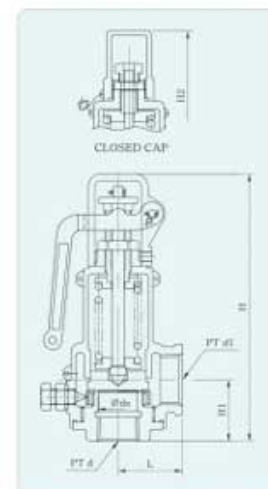

Maximum 10 kgf/cm²

0.35 kgf/cm² → 11 kgf/cm²

Max 220°C

DN15 x DN20 → DN50 x DN50 ~ (1/2" x 3/4" → 2" x 2")

Khí nén, Nước, Dầu

Hàng có sẵn, mới 10

Safety Relief Valve

- Angle type spring loaded lift safety relief valve for steam, air, water, oil.
- Suitable for small and medium capacity.
- Quickly popping reaction and correct re-setting.
- Easy adjustment of set pressure and blow-down pressure.
- Since this valve is produced with compact design, this is easy to install by small size and light weight.
- The simple structure of this valve allows to operating accurately and maintaining easily.

LSV-1S | Low Lift Type Safety Relief Valve

► Specifications

Type	Working Fluid	Setting Pressure (kgf/cm ²)	Working Temperature	Materials		Connection
				Body & Bonnet	Trim	
Lever	Steam, Air	0.35~11	MAX. 220°C	Cast Bronze	Forged Brass	PT Screwed
No Lever	Water, Oil					

► Dimensions

Size	Part	d	ds	L	H1	H	Lift	Inlet	Outlet
15A × 20A		15	21	33.5	40	149	1.0	PT Screwed	PT Screwed
20A × 20A		20	21	33.5	40	149	1.0		
25A × 25A		25	26	43	46	164	1.7		
32A × 32A		32	33	45	48	177	2.2		
40A × 40A		40	41	50	54	196	2.3		
50A × 50A		50	51	62	62	213	2.5		