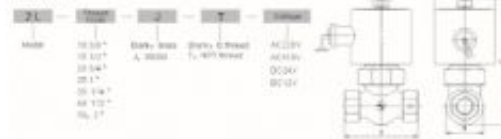

* Van điện tử series 2L - Thông số kỹ thuật:

2L-series 2-way piston(NC) steam solenoid valve 3/8"□□□

2L-15J

2L-25

working medium □ steam, oil □ viscosity □ 20cst □
 medium temperature □ -5 □ 180°C
 working pressure □ 0.5 □ 16bar
 working type □ pilot operated, NC
 valve body material □ brass SS304
 sealing material □ PTFE
 interface □ G thread □ NPT thread
 working voltage □ AC220V □ 240V □ AC110V □ 50-60Hz □ 90VA
 DC24V □ 12V □ 30V □ PH II degree
 option □ R□ thread

order code

2L-series solenoid valve specification table

2L-series solenoid valve drawing

Model	1/2" or 3/4" (inch)	Interface size	DN	Working medium/valve	AC 220V	DC 24V	Power supply	Working voltage	Weight (kg)
2L-15	1/2"	3/8"	6.8	0.5-16	0.5-16	82x42x146	2L-15-AC220V	1.5	5.3
2L-15	1/2"	1/2"	6.8	0.5-16	0.5-16	82x42x146	2L-15-AC220V	1.5	5.4
2L-25	1/2"	3/4"	6.8	0.5-16	0.5-16	82x42x146	2L-25-AC220V	1.8	5.8
2L-25	3/4"	1"	11	0.5-16	0.5-16	88x43x162	2L-25-AC220V	2.3	7.5
2L-25	1"	1 1/2"	25	0.5-16	0.5-16	110x75x185	2L-25-AC220V	3.3	11.5
2L-35	3/4"	1 1/2"	25	0.5-16	0.5-16	110x75x185	2L-35-AC220V	5.1	17.8
2L-35	1"	2"	25	0.5-16	0.5-16	120x77x185	2L-35-AC220V	5.8	19.8