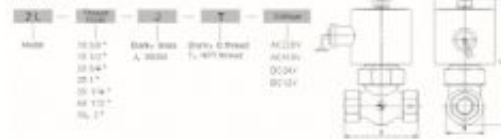

* Van điện tử series 2L - Thông số kỹ thuật:

2L-series 2-way piston(NC) steam solenoid valve 3/8"□□□

2L-15J

2L-25

working medium □ steam, oil □ viscosity □ 20cst □
 medium temperature □ -5 □ 180°C
 working pressure □ 0.5 □ 16bar
 working type □ pilot operated, NC
 valve body material □ brass SS304
 sealing material □ PTFE
 interface □ G thread, NPT thread
 working voltage □ AC220V □ 240V AC110V □ 50-60Hz 90VA
 DC24V □ 12V □ 30V □ PH II degree
 option □ R□ thread

order code

2L-series solenoid valve specification table

2L-series solenoid valve drawing

Model	1/2" or 3/4" (inch)	Interface size	Size	Working medium/valve	Temperature	Max. coil voltage	Weight
				AC 220V 240V	DC 24V	1-110V AC AC/DC	W-kg LBS-LB
2L-15	1/2"	3/8"	15	0.5-16	0.5-16	82x42x146	0.5 1.5
2L-15	1/2"	1/2"	15	0.5-16	0.5-16	82x42x146	0.5 1.4
2L-25	1/2"	3/4"	25	0.5-16	0.5-16	82x42x146	0.8 1.8
2L-25	3/4"	1"	25	0.5-16	0.5-16	82x42x146	0.8 1.8
2L-25	3/4"	1 1/4"	25	0.5-16	0.5-16	82x42x146	0.8 1.8
2L-25	3/4"	1 1/2"	25	0.5-16	0.5-16	82x42x146	0.8 1.8
2L-25	3/4"	1 3/4"	25	0.5-16	0.5-16	82x42x146	0.8 1.8
2L-25	3/4"	2"	25	0.5-16	0.5-16	82x42x146	0.8 1.8