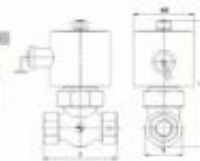

* Van điện tử series 2L - Thông số kỹ thuật:

2L-series 2-way piston(NC) steam solenoid valve 3/8"□□□

2L-15J

2L-25

working medium □ steam, oil □ viscosity □ 20cst □
 medium temperature □ -5 □ 180°C
 working pressure □ 0.5 □ 16bar
 working type □ pilot operated, NC
 valve body material □ brass SS304
 sealing material □ PTFE
 interface □ G thread, NPT thread
 working voltage □ AC220V □ 240V AC110V □ 50-60Hz 90VA
 DC24V □ 12V □ 30V □ PH II degree
 option □ R□ thread

order code

2L-series solenoid valve specification table

2L-series solenoid valve drawing

Model	1/2" or 3/4" (inch)	Interface size	Size	Working medium/valve	Temperature	Max. coil voltage	Weight
				AC 220V 240V	DC 24V	1-110V AC AC/DC	W-kg LBS-LB
2L-15	1/2"	3/8"	15	0.5-16	0.5-16	82x42x146	0.5 1.5
2L-15	1/2"	1/2"	15	0.5-16	0.5-16	82x42x146	0.5 1.4
2L-25	1/2"	3/4"	25	0.5-16	0.5-16	82x42x146	0.8 1.8
2L-25	3/4"	1"	25	0.5-16	0.5-16	82x42x146	0.8 1.8
2L-25	3/4"	1 1/4"	25	0.5-16	0.5-16	82x42x146	0.8 1.8
2L-25	3/4"	1 1/2"	25	0.5-16	0.5-16	82x42x146	0.8 1.8
2L-25	3/4"	1 3/4"	25	0.5-16	0.5-16	82x42x146	0.8 1.8
2L-25	3/4"	2"	25	0.5-16	0.5-16	82x42x146	0.8 1.8