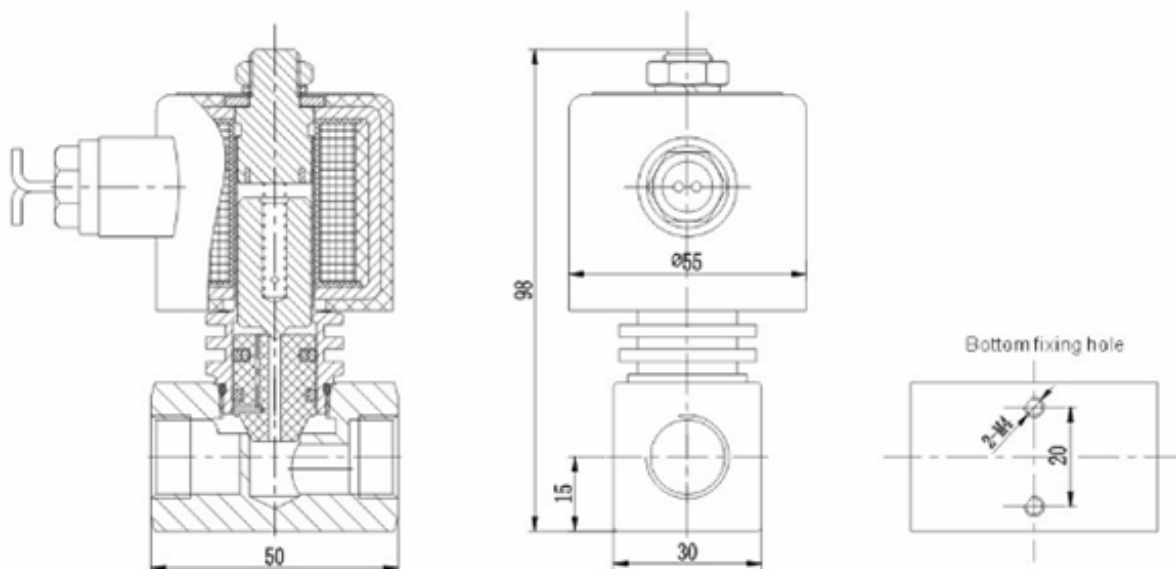

medium temperature: 0 ~ 180°C

working pressure: 0 ~ 16bar (details see specification table)

working type: semi direct acting (NC)

valve body material: brass SS304

sealing material: PTFE

interface: G thread NPT thread

Working voltage: AC220/240V AC110V 50/60Hz DC24/12V IP65 H degree

AC power: DN8/20 23VA DN25 26VA DN35/50 32VA DC power: DN8/20 28W DN25/50 30W

RSPS-08/10 steam solenoid valve drawing (orifice size: $\phi 8\text{mm}$ $\phi 10\text{mm}$ thread: 1/4" 3/8")

RSPS-series steam solenoid valve (NC) specification table

Interface size G	Orifice size (mm)	Cv	Working pressure (bar)					Max medium temperature °C	Coil			Normal order code		
			Min pressure	Max pressure					Sealing material	Power		AC220V Plastic seal G thread	Brass	SS304
				Steam		High Temperature Liquid (Viscosity <20cst)				VA	W			
				AC	DC	AC	DC			AC 220V	DC 24V			
1/4"	8	1.8	0.1	16	16	16	12	180	H	23	28	RSPS-08N-AC220V	RSPS-08JN-AC220V	
3/8"	10	3.1	0.1	16	16	16	12	180	H	23	28	RSPS-10N-AC220V	RSPS-10JN-AC220V	
1/2"	15	4.8	0	10	6	10	6	180	H	23	28	RSPS-15N-AC220V	RSPS-15JN-AC220V	
3/4"	20	7.6	0	10	6	10	6	180	H	23	28	RSPS-20N-AC220V	RSPS-20JN-AC220V	
1"	25	12	0	10	6	10	6	180	H	48	35	RSPS-25N-AC220V	RSPS-25JN-AC220V	
1 1/4"	32	24	0	10	5	10	5	180	H	48	35	RSPS-32N-AC220V	RSPS-32JN-AC220V	
1 1/2"	40	30	0	10	5	10	5	180	H	48	35	RSPS-40N-AC220V	RSPS-40JN-AC220V	
2"	50	48	0	10	5	10	5	180	H	48	35	RSPS-50N-AC220V	RSPS-50JN-AC220V	