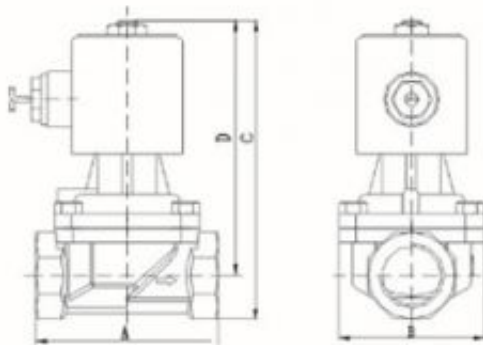

RSPS-series steam solenoid valve (NC) specification table

Interface size G	Orifice size (mm)	Cv	Working pressure (bar)					Max medium temperature °C	Coil			Normal order code		
			Min pressure	Max pressure					Sealing material	Power		AC220V Plastic seal G thread	Brass	SS304
				Steam		High Temperature Liquid (Viscosity <20cst)				VA	W			
				AC	DC	AC	DC			AC 220V	DC 24V			
1/4"	8	1.8	0.1	16	16	16	12	180	H	23	28	RSPS-08N-AC220V	RSPS-08JN-AC220V	
3/8"	10	3.1	0.1	16	16	16	12	180	H	23	28	RSPS-10N-AC220V	RSPS-10JN-AC220V	
1/2"	15	4.8	0	10	6	10	6	180	H	23	28	RSPS-15N-AC220V	RSPS-15JN-AC220V	
3/4"	20	7.6	0	10	6	10	6	180	H	23	28	RSPS-20N-AC220V	RSPS-20JN-AC220V	
1"	25	12	0	10	6	10	6	180	H	48	35	RSPS-25N-AC220V	RSPS-25JN-AC220V	
1 1/4"	32	24	0	10	5	10	5	180	H	48	35	RSPS-32N-AC220V	RSPS-32JN-AC220V	
1 1/2"	40	30	0	10	5	10	5	180	H	48	35	RSPS-40N-AC220V	RSPS-40JN-AC220V	
2"	50	48	0	10	5	10	5	180	H	48	35	RSPS-50N-AC220V	RSPS-50JN-AC220V	

RSPS-15 - 50 series (NC) steam solenoid valve drawing