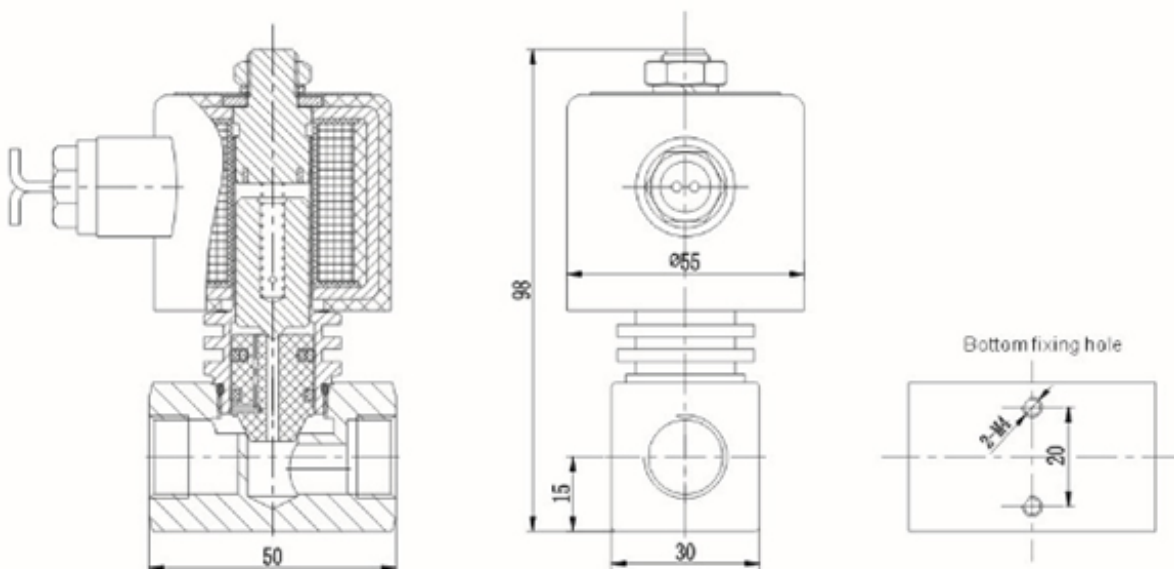

medium temperature: 0 ~ 180°C

working pressure: 0 ~ 16bar (details see specification table)

working type: semi direct acting (NC)

valve body material: brass SS304

sealing material: PTFE

interface: G thread NPT thread

Working voltage: AC220/240V AC110V 50/60Hz DC24/12V IP65 H degree

AC power: DN8/20 23VA DN25 26VA DN35/50 32VA DC power: DN8/20 28W DN25/50 30W

RSPS-08/10 steam solenoid valve drawing (orifice size: $\phi 8\text{mm}$ $\phi 10\text{mm}$ thread: 1/4" 3/8")

RSPS-series steam solenoid valve (NC) specification table

Interface size G	Orifice size (mm)	Cv	Working pressure (bar)					Max medium temperature °C	Coil			Normal order code		
			Min pressure	Max pressure					Sealing material	Power		AC220V Plastic seal G thread	Brass	SS304
				Steam		High Temperature Liquid (Viscosity <20cst)				VA	W			
				AC	DC	AC	DC			AC 220V	DC 24V			
1/4"	8	1.8	0.1	16	16	16	12	180	H	23	28	RSPS-08N-AC220V	RSPS-08JN-AC220V	
3/8"	10	3.1	0.1	16	16	16	12	180	H	23	28	RSPS-10N-AC220V	RSPS-10JN-AC220V	
1/2"	15	4.8	0	10	6	10	6	180	H	23	28	RSPS-15N-AC220V	RSPS-15JN-AC220V	
3/4"	20	7.6	0	10	6	10	6	180	H	23	28	RSPS-20N-AC220V	RSPS-20JN-AC220V	
1"	25	12	0	10	6	10	6	180	H	48	35	RSPS-25N-AC220V	RSPS-25JN-AC220V	
1 1/4"	32	24	0	10	5	10	5	180	H	48	35	RSPS-32N-AC220V	RSPS-32JN-AC220V	
1 1/2"	40	30	0	10	5	10	5	180	H	48	35	RSPS-40N-AC220V	RSPS-40JN-AC220V	
2"	50	48	0	10	5	10	5	180	H	48	35	RSPS-50N-AC220V	RSPS-50JN-AC220V	