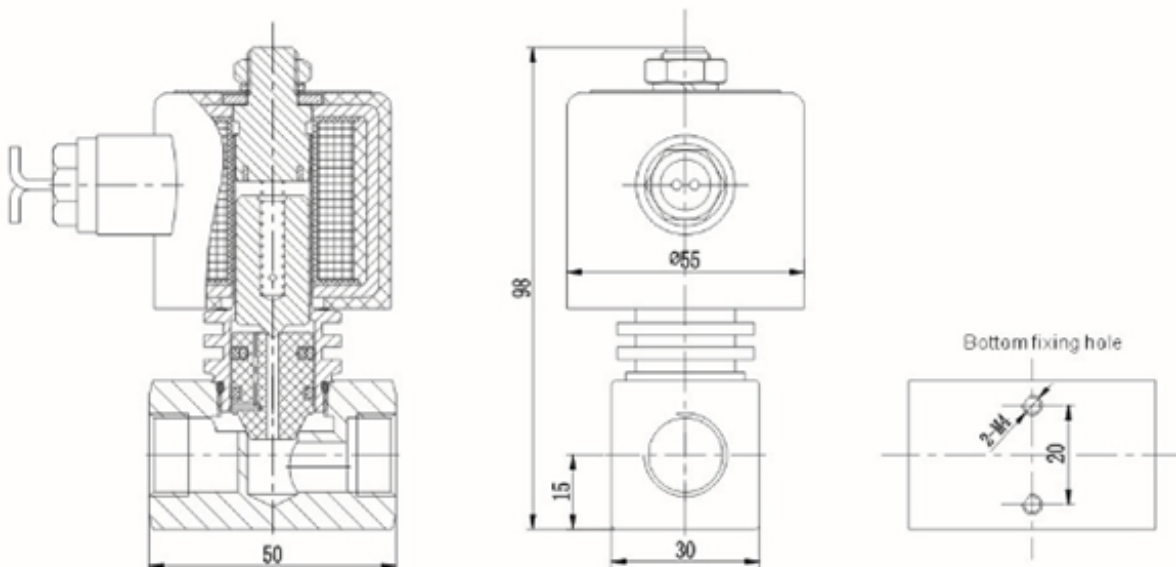

medium temperature: 0 ~ 180°C

working pressure: 0 ~ 16bar (details see specification table)

working type: semi direct acting (NC)

valve body material: brass SS304

sealing material: PTFE

interface: G thread NPT thread

RSPS-08/10 steam solenoid valve drawing (orifice size: ϕ 8mm ϕ 10mm thread: 1/4" 3/8")

RSPS-series steam solenoid valve (NC) specification table

Interface size G	Orifice size (mm)	Cv	Working pressure (bar)				Max medium temperature °C	Coil			Normal order code			
			Min pressure	Max pressure				Sealing material	Power		AC220V Plastic seal G thread	Brass	SS304	
				Steam		High Temperature Liquid (Viscosity <20cst)			VA	W				
				AC	DC	AC			DC	AC 220V				DC 24V
1/4"	8	1.8	0.1	16	16	16	12	180	H	23	28	RSPS-08N-AC220V	RSPS-08JN-AC220V	
3/8"	10	3.1	0.1	16	16	16	12	180	H	23	28	RSPS-10N-AC220V	RSPS-10JN-AC220V	
1/2"	15	4.8	0	10	6	10	6	180	H	23	28	RSPS-15N-AC220V	RSPS-15JN-AC220V	
3/4"	20	7.6	0	10	6	10	6	180	H	23	28	RSPS-20N-AC220V	RSPS-20JN-AC220V	
1"	25	12	0	10	6	10	6	180	H	48	35	RSPS-25N-AC220V	RSPS-25JN-AC220V	
1 1/4"	32	24	0	10	5	10	5	180	H	48	35	RSPS-32N-AC220V	RSPS-32JN-AC220V	
1 1/2"	40	30	0	10	5	10	5	180	H	48	35	RSPS-40N-AC220V	RSPS-40JN-AC220V	
2"	50	48	0	10	5	10	5	180	H	48	35	RSPS-50N-AC220V	RSPS-50JN-AC220V	