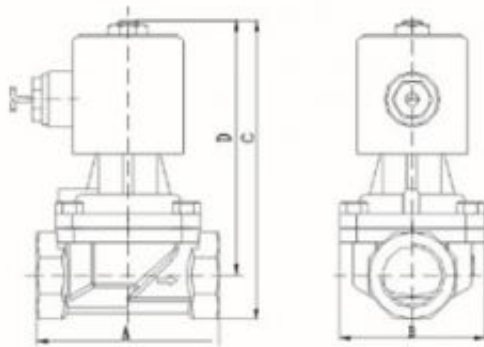

RSPS-series steam solenoid valve (NC) specification table

Interface size G	Orifice size (mm)	Cv	Working pressure (bar)				Max medium temperature °C	Coil			Normal order code			
			Min pressure	Max pressure				Sealing material	Power		AC220V Plastic seal G thread	Brass	SS304	
				Steam		High Temperature Liquid (Viscosity <20cst)			VA	W				
				AC	DC	AC			DC	AC 220V				DC 24V
1/4"	8	1.8	0.1	16	16	16	12	180	H	23	28	RSPS-08N-AC220V	RSPS-08JN-AC220V	
3/8"	10	3.1	0.1	16	16	16	12	180	H	23	28	RSPS-10N-AC220V	RSPS-10JN-AC220V	
1/2"	15	4.8	0	10	6	10	6	180	H	23	28	RSPS-15N-AC220V	RSPS-15JN-AC220V	
3/4"	20	7.6	0	10	6	10	6	180	H	23	28	RSPS-20N-AC220V	RSPS-20JN-AC220V	
1"	25	12	0	10	6	10	6	180	H	48	35	RSPS-25N-AC220V	RSPS-25JN-AC220V	
1 1/4"	32	24	0	10	5	10	5	180	H	48	35	RSPS-32N-AC220V	RSPS-32JN-AC220V	
1 1/2"	40	30	0	10	5	10	5	180	H	48	35	RSPS-40N-AC220V	RSPS-40JN-AC220V	
2"	50	48	0	10	5	10	5	180	H	48	35	RSPS-50N-AC220V	RSPS-50JN-AC220V	

RSPS-15 - 50 series (NC) steam solenoid valve drawing