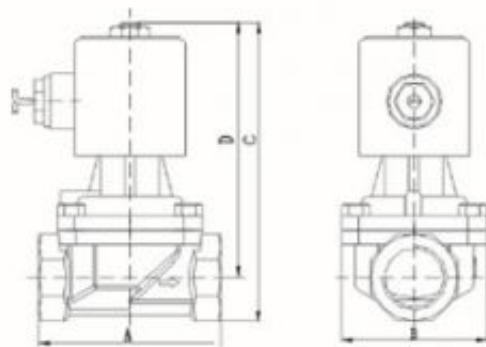

RSPS-series steam solenoid valve (NC) specification table

Interface size G	Orifice size (mm)	Cv	Working pressure (bar)				Max medium temperature °C	Coil			Normal order code			
			Min pressure	Max pressure				Sealing material	Power		AC220V Plastic seal G thread	Brass	SS304	
				Steam		High Temperature Liquid (Viscosity <20cst)			VA	W				
				AC	DC	AC			DC	AC 220V				DC 24V
1/4"	8	1.8	0.1	16	16	16	12	180	H	23	28	RSPS-08N-AC220V	RSPS-08JN-AC220V	
3/8"	10	3.1	0.1	16	16	16	12	180	H	23	28	RSPS-10N-AC220V	RSPS-10JN-AC220V	
1/2"	15	4.8	0	10	6	10	6	180	H	23	28	RSPS-15N-AC220V	RSPS-15JN-AC220V	
3/4"	20	7.6	0	10	6	10	6	180	H	23	28	RSPS-20N-AC220V	RSPS-20JN-AC220V	
1"	25	12	0	10	6	10	6	180	H	48	35	RSPS-25N-AC220V	RSPS-25JN-AC220V	
1 1/4"	32	24	0	10	5	10	5	180	H	48	35	RSPS-32N-AC220V	RSPS-32JN-AC220V	
1 1/2"	40	30	0	10	5	10	5	180	H	48	35	RSPS-40N-AC220V	RSPS-40JN-AC220V	
2"	50	48	0	10	5	10	5	180	H	48	35	RSPS-50N-AC220V	RSPS-50JN-AC220V	

RSPS-15 - 50 series (NC) steam solenoid valve drawing