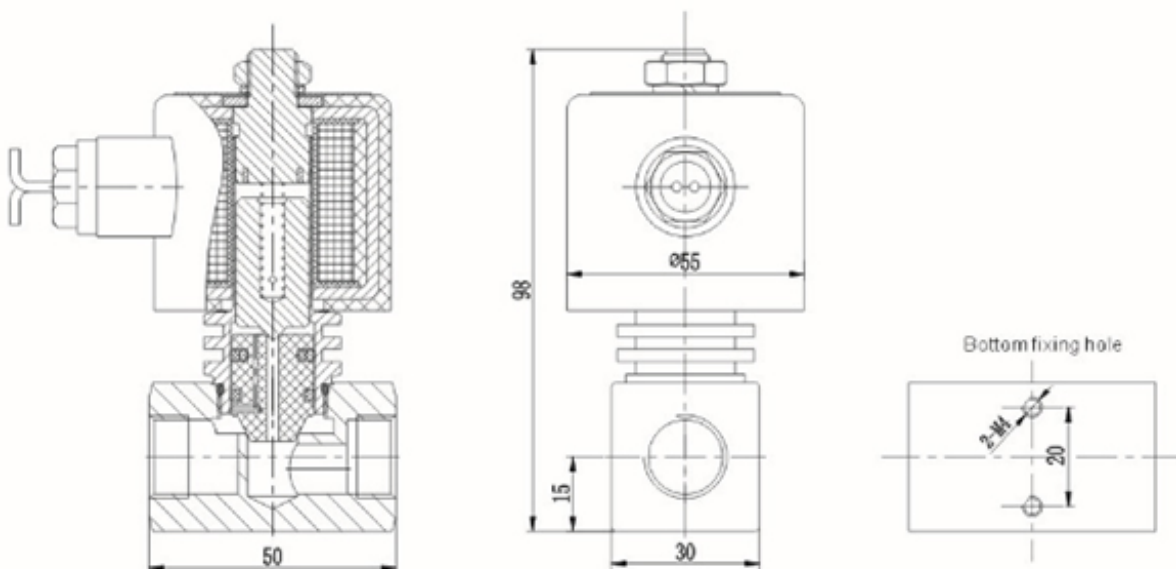

medium temperature: 0 ~ 180°C

working pressure: 0 ~ 16bar (details see specification table)

working type: semi direct acting (NC)

valve body material: brass SS304

sealing material: PTFE

interface: G thread NPT thread

RSPS-08/10 steam solenoid valve drawing (orifice size: ϕ 8mm ϕ 10mm thread: 1/4" 3/8")

RSPS-series steam solenoid valve (NC) specification table

Interface size G	Orifice size (mm)	Cv	Working pressure (bar)				Max medium temperature °C	Coil			Normal order code			
			Min pressure	Max pressure				Sealing material	Power		AC220V Plastic seal G thread	Brass	SS304	
				Steam		High Temperature Liquid (Viscosity <20cst)			VA	W				
				AC	DC	AC			DC	AC 220V				DC 24V
1/4"	8	1.8	0.1	16	16	16	12	180	H	23	28	RSPS-08N-AC220V	RSPS-08JN-AC220V	
3/8"	10	3.1	0.1	16	16	16	12	180	H	23	28	RSPS-10N-AC220V	RSPS-10JN-AC220V	
1/2"	15	4.8	0	10	6	10	6	180	H	23	28	RSPS-15N-AC220V	RSPS-15JN-AC220V	
3/4"	20	7.6	0	10	6	10	6	180	H	23	28	RSPS-20N-AC220V	RSPS-20JN-AC220V	
1"	25	12	0	10	6	10	6	180	H	48	35	RSPS-25N-AC220V	RSPS-25JN-AC220V	
1 1/4"	32	24	0	10	5	10	5	180	H	48	35	RSPS-32N-AC220V	RSPS-32JN-AC220V	
1 1/2"	40	30	0	10	5	10	5	180	H	48	35	RSPS-40N-AC220V	RSPS-40JN-AC220V	
2"	50	48	0	10	5	10	5	180	H	48	35	RSPS-50N-AC220V	RSPS-50JN-AC220V	